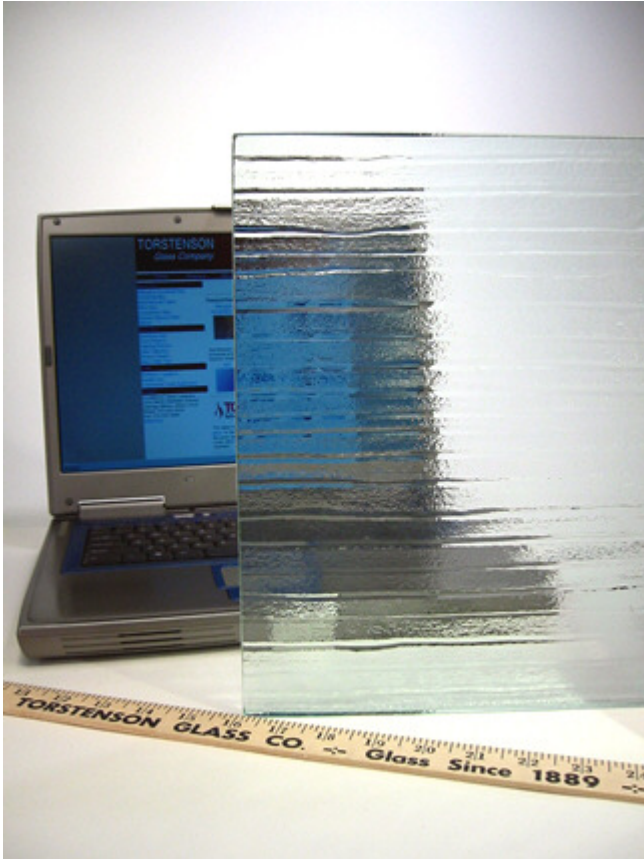

TORSTENSON
Glass Company

esto

Esto (Spanish for "This point on")

A multidimensional, random, horizontal forms across a lightly brushed background. Directional texture. Directional texture that repeats every 27" (675mm)

Berman Glass Editions esto stocked dimensions		
Thickness	Maximum Size	Temperable
6mm - 1/4"	80" x 132"	√
10mm - 3/8"	80" x 132"	√
Pattern runs short direction		

Torstenson Glass Company—www.tglass.com
 3233 North Sheffield Avenue Chicago Illinois, 60657-2210
 Phone 773-525-0435 :: Fax 773-525-0009