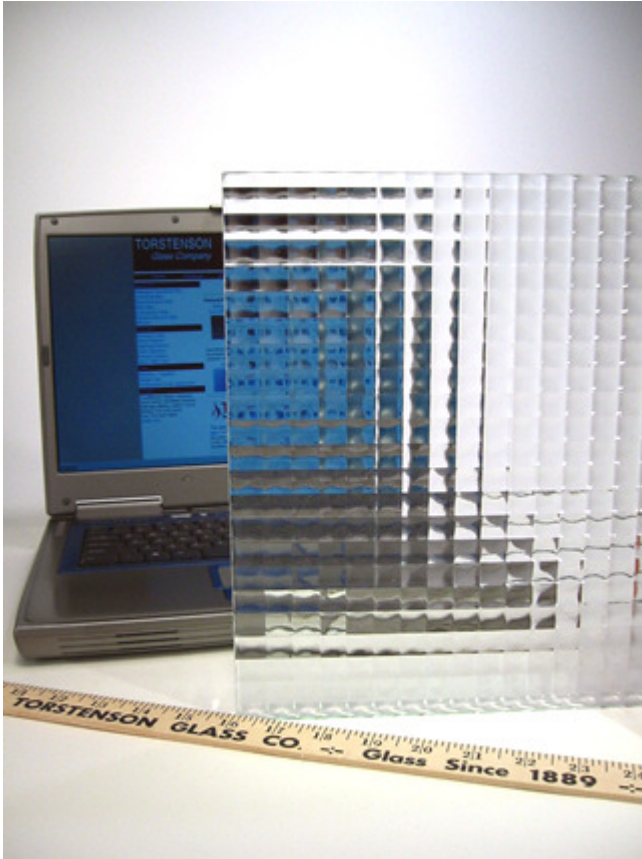

## Cross Reeded Glass

<b>Cross Reeded Glass</b> stocked dimensions		
<b>Thickness</b>	<b>Maximum Size</b>	<b>Temperable</b>
.125 - 1/8"	65" x 85"	√

Torstenson Glass Company—[www.tglass.com](http://www.tglass.com)  
3233 North Sheffield Avenue Chicago Illinois, 60657-2210  
Phone 773-525-0435 :: Fax 773-525-0009