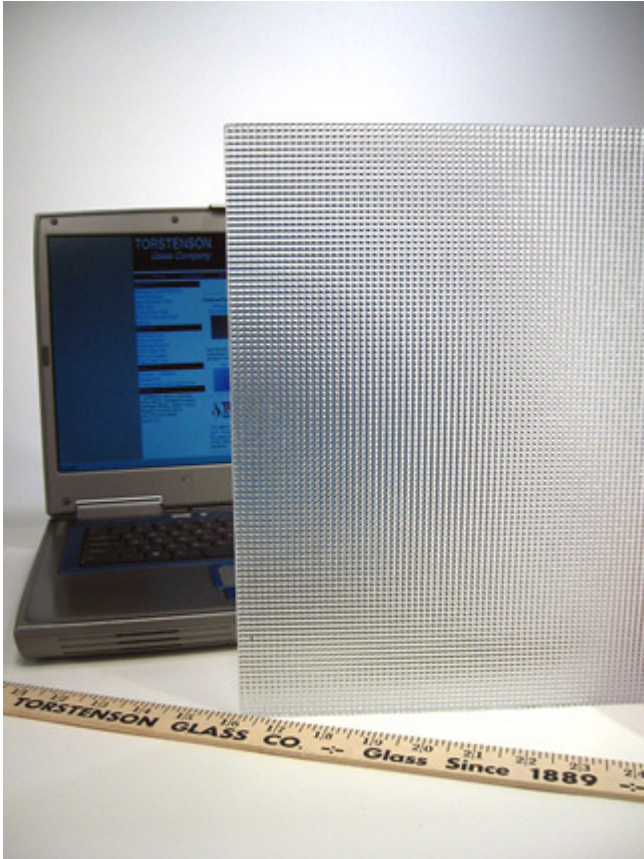

TORSTENSON *Glass Company*

Crystal 73 Glass

Crystal 73 Glass stocked dimensions		
Thickness	Maximum Size	Temperable
.156 - 5/32"	48" x 72"	√

Torstenson Glass Company—www.tglass.com
3233 North Sheffield Avenue Chicago Illinois, 60657-2210
Phone 773-525-0435 :: Fax 773-525-0009