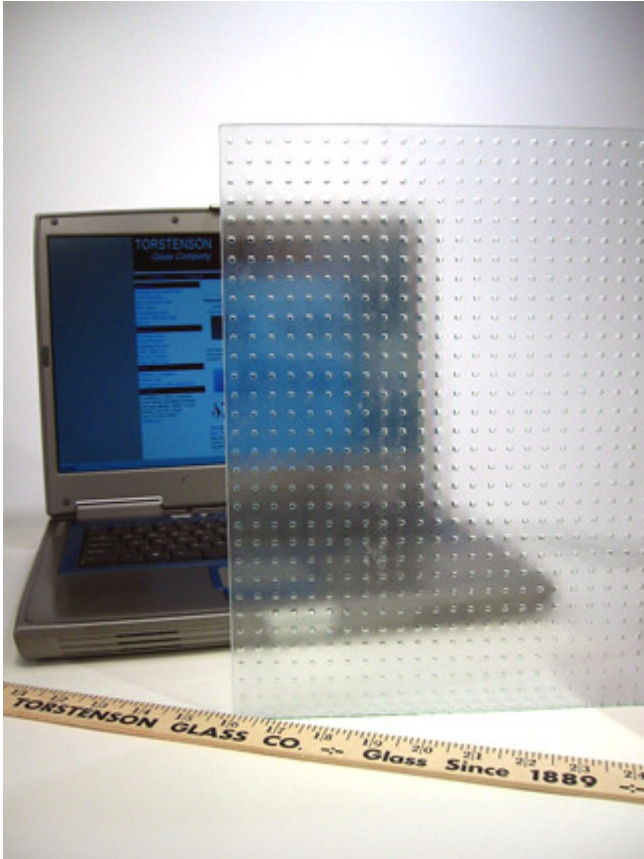

TORSTENSON *Glass Company*

SGG Master-Carre Glass

SGG Master-Carre stocked dimensions		
Thickness	Maximum Size	Temperable
.156 - 5/32"	80" x 99"	√

Torstenson Glass Company—www.tglass.com
3233 North Sheffield Avenue Chicago Illinois, 60657-2210
Phone 773-525-0435 :: Fax 773-525-0009