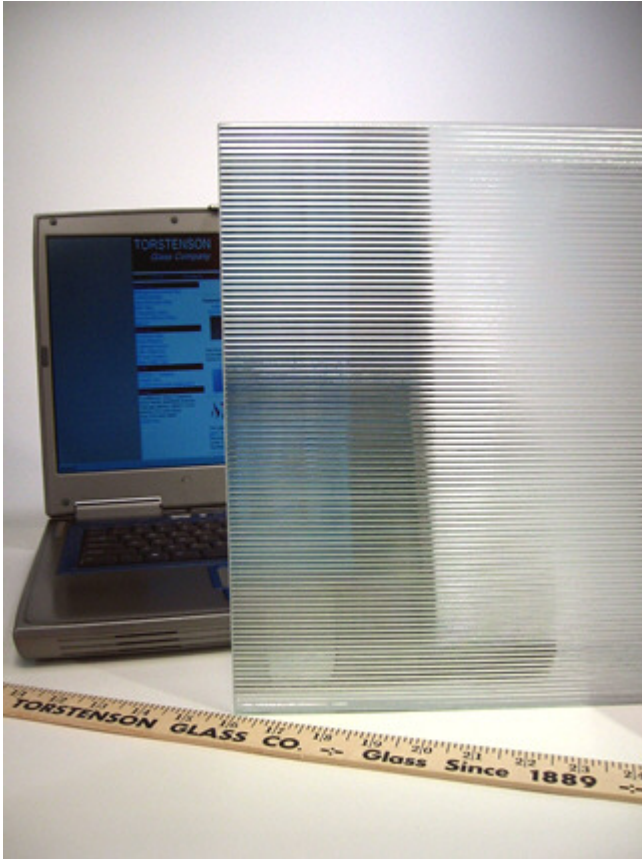

TORSTENSON *Glass Company*

Skytex Glass

Skytex Glass stocked dimensions		
Thickness	Maximum Size	Temperable
.156 - 5/32"	65" x 85"	√
.250 - 1/4"	65" x 126"	√

Torstenson Glass Company—www.tglass.com
3233 North Sheffield Avenue Chicago Illinois, 60657-2210
Phone 773-525-0435 :: Fax 773-525-0009