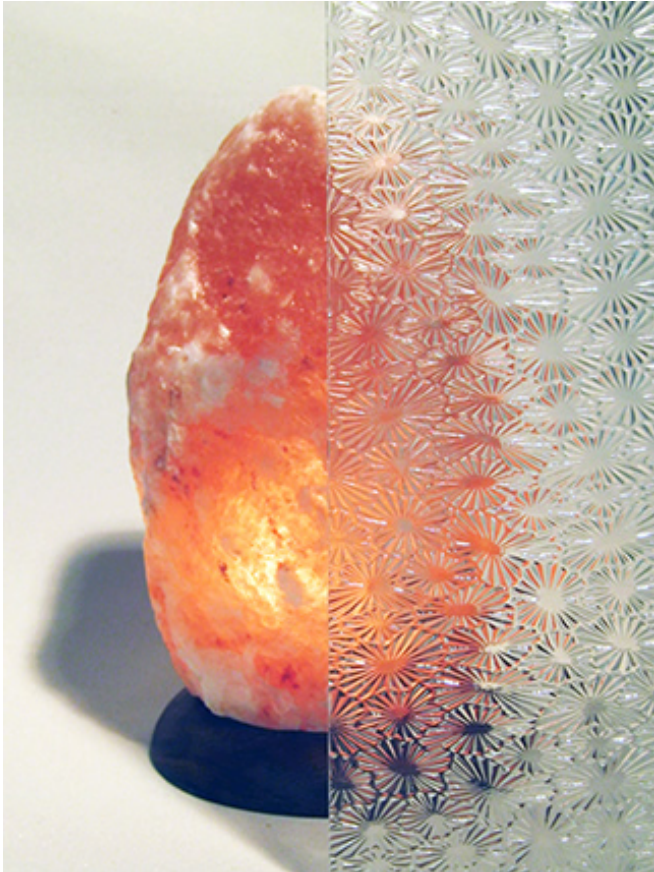

## Floralite Glass

Floralite is similar to Florex and Mayflower Glass™ Pilkington Glass

<b>FloraliteGlass</b> stocked dimensions		
Thickness	Maximum Size	Temperable
5/32" - 4mm	60" x 84"	√