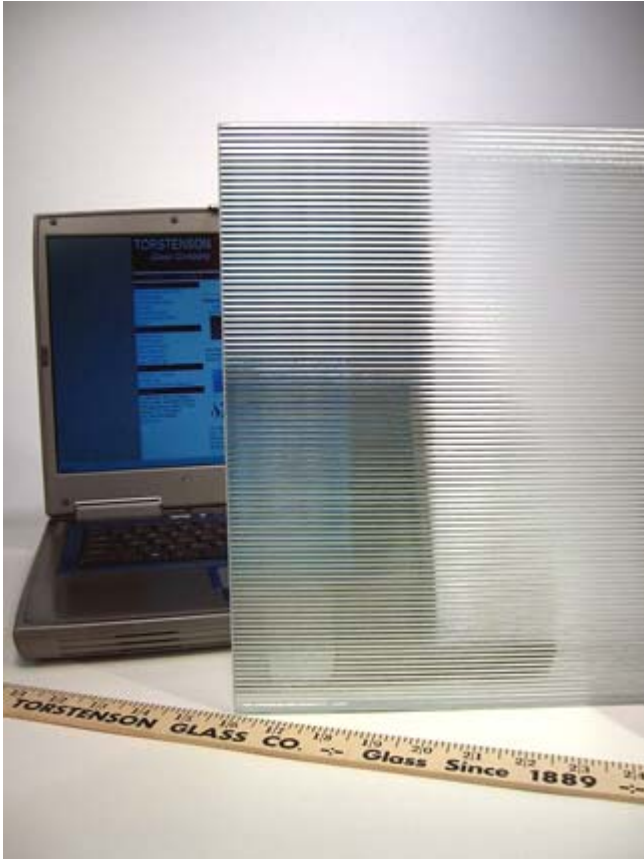

Skytex Glass

Skytex is similar to Estriado by St. Gobain and Rayado™ Pilkington Glass

Skytex Glass stocked dimensions		
Thickness	Maximum Size	Temperable
5/32" - 4mm	65" x 85"	√
1/4" - 6mm	65" x 126"	√

Torstenson Glass Company—www.tglass.com
 3233 North Sheffield Avenue Chicago Illinois, 60657-2210
 Phone 773-525-0435 :: Fax 773-525-0009