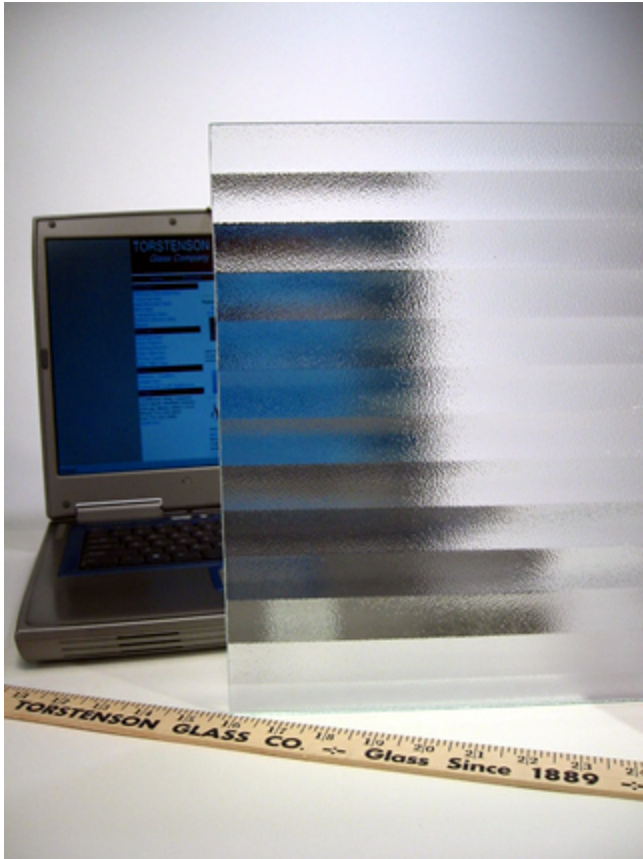

Textured Flutex Glass

Textured Flutex has been reintroduced and is now available.

Additionally, we now stock Master-Ligne, which is similar and is pictured here.

Textured Flutex Glass stocked dimensions		
Thickness	Maximum Size	Temperable
3/16" - 5mm	72" x 84"	√