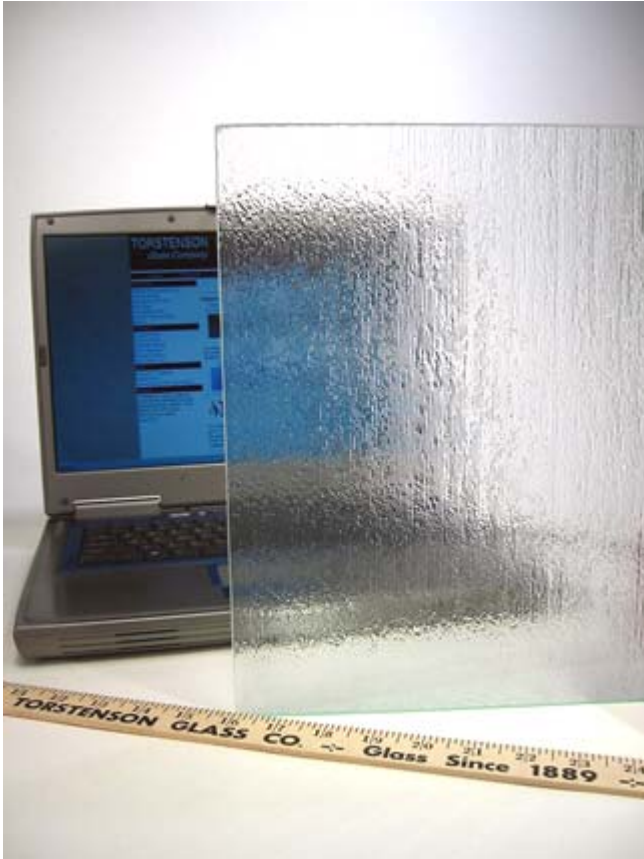

aqui

Aquí (Spanish for "Here") is an organic texture with freehand vertical markings. This is a new texture, by Joel Berman, which is inspired by the delicate patterns created by falling rain against a glass window. An organic texture with freehand vertical markings. Directional texture that repeats every 27" (675mm)

Berman Glass Editions aqui stocked dimensions		
Thickness	Maximum Size	Temperable
6mm - 1/4"	72" x 132"	√
10mm - 3/8"	72" x 132"	√
<p>Pattern runs Autumn Glass has a Sycamore like leaf pattern. It is also known as leaf glass or leaves glass. long direction</p>		