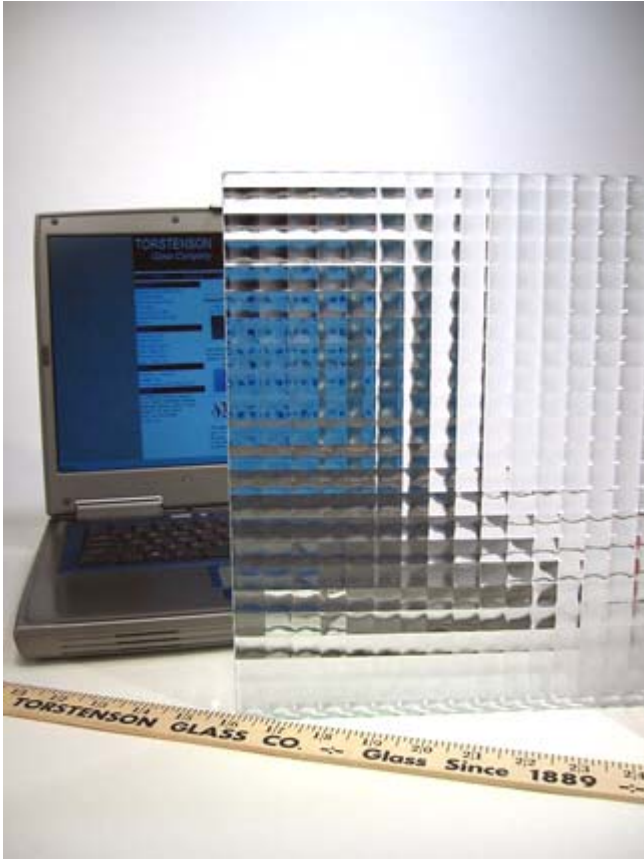

Cross Reeded Glass

Cross Reeded glass is similar to Austral (™ Pilkington Glassor) Double Reeded glass. A ribbed glass – Listral M or Listral F.

Cross Reeded glass is available and stocked at Torstenson Glass company in the following dimensions:

Cross Reeded Glass stocked dimensions		
Thickness	Maximum Size	Temperable
1/8" - 3mm	65" x 85"	No