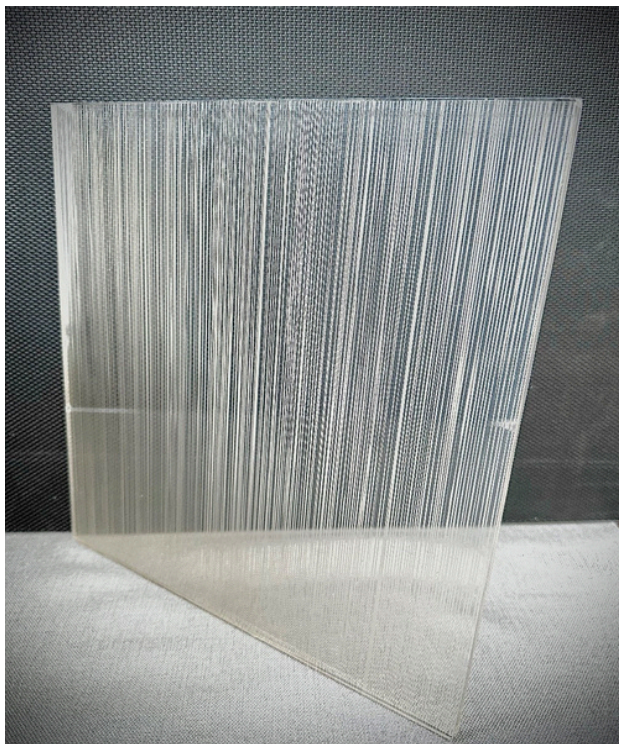

## WITH ECO-ETCH

Fire-rated glass must adhere to building codes and tested size limitations, but that doesn't mean you have to compromise on aesthetics and design. Introducing FireLite Sateen, a unique and sleek pattern available on our FireLite NT or FireLite Plus fire-rated glazing.

Torstenson  
Glass

### **The etched pattern developed by our friends at Skyline**

Design with their proprietary Eco-Etch technique does not compromise the fire-rating or product performance. The Sateen pattern on FireLite maintains the required fire protection in a door, sidelite or borrowed lite, while enhancing the overall design quality of a space. Great for hospitals, offices, schools, and any space that requires fire-protective glazing with the added desire for improved aesthetics over regular FireLite.