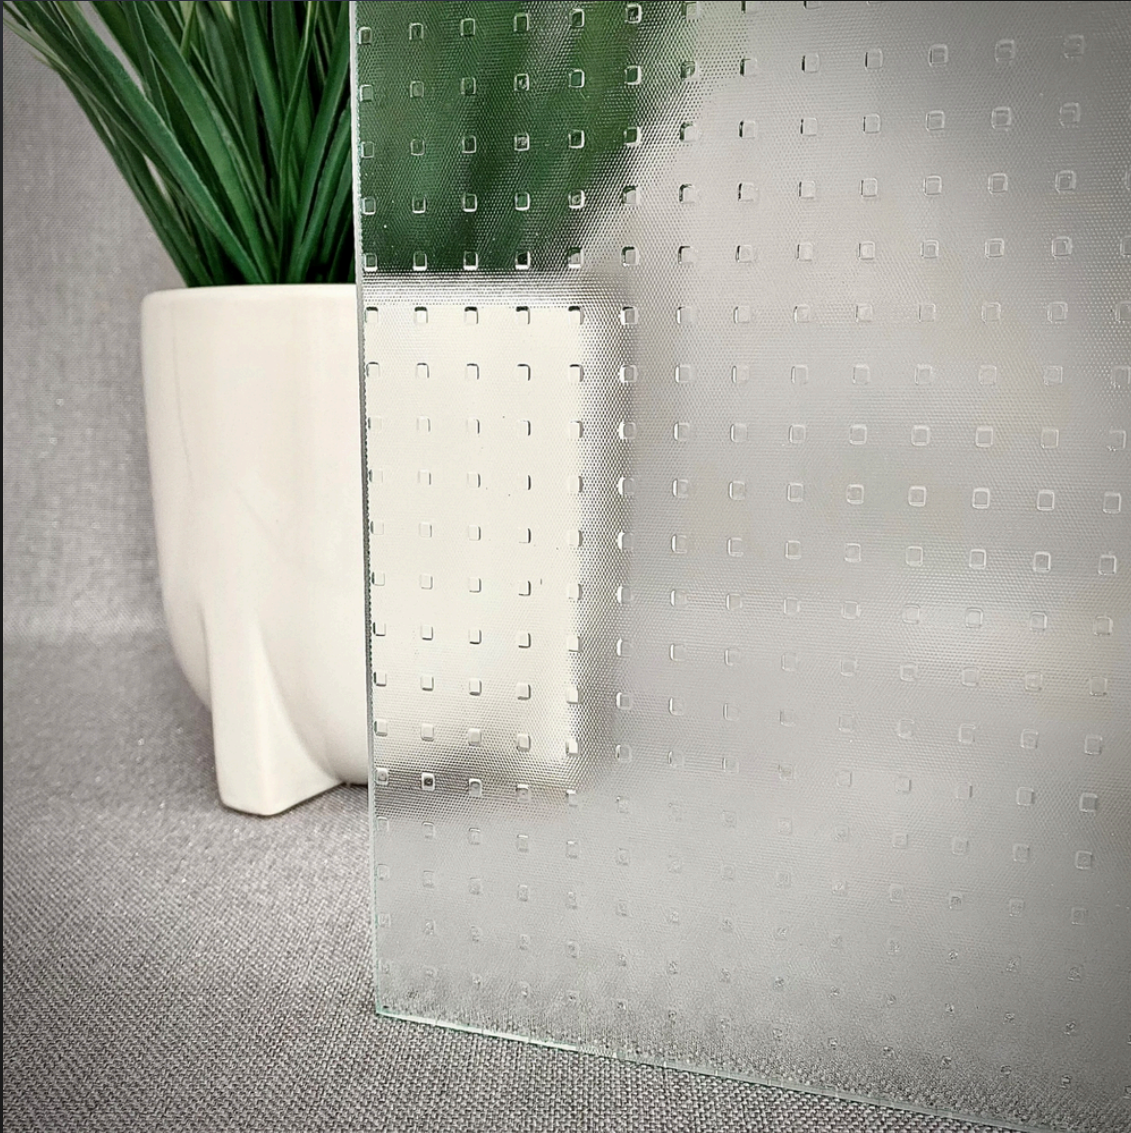

MASTER-CARRE

Thickness

5/32"

Stocked Sheet Sizes at TG

80" x 99"

- Tempering available by others
- Cut to size option available

For additional patterns available at Torstenson Glass, [visit our web site](#)