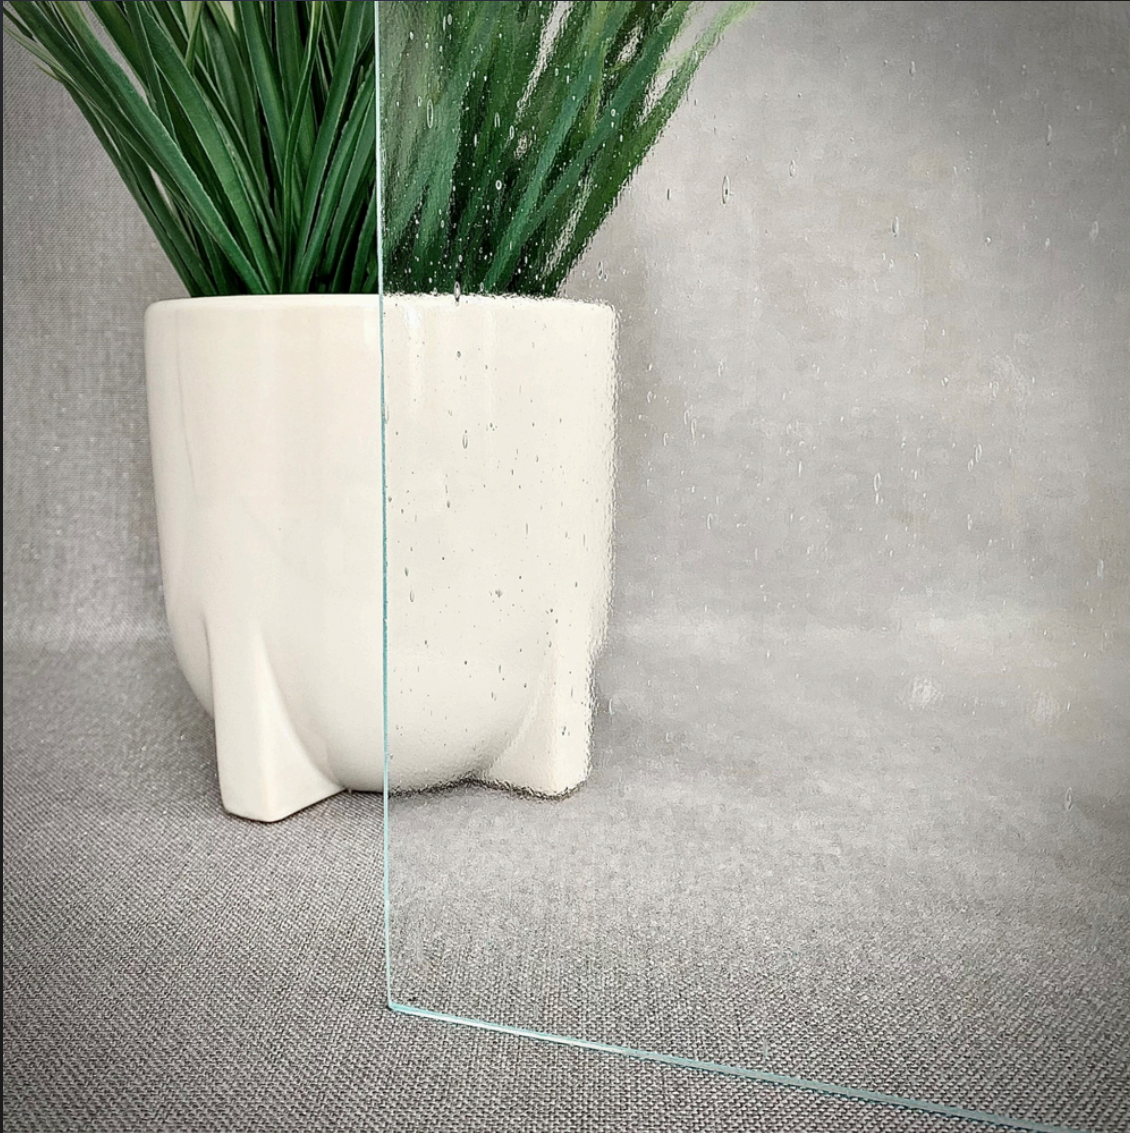

# SEEDY

Thickness

1/8"

Stocked Sheet Sizes at TG

30" x 72"

- Tempering NOT available
- Cut to size and case options available

For additional patterns available at Torstenson Glass, [visit our web site](#)